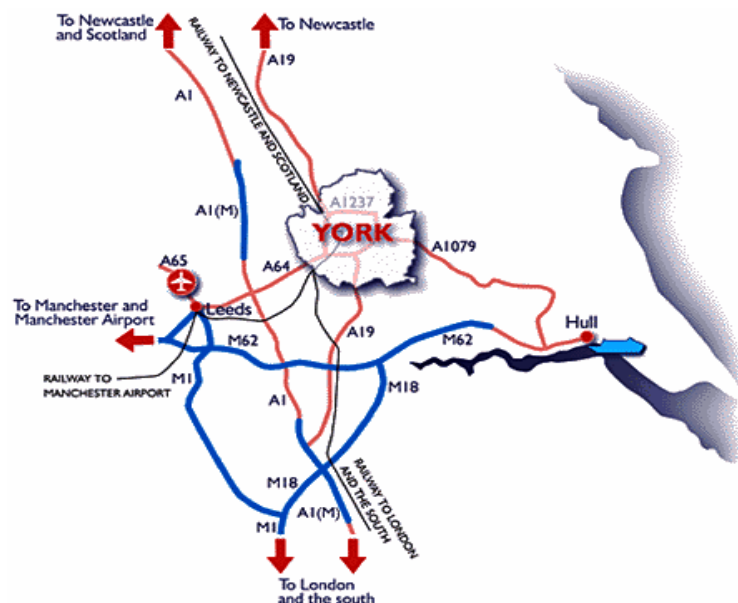

Direct rail services run from York to many of the UK's regional centres (Edinburgh, Glasgow, Birmingham, Bristol, Leeds, Manchester, Newcastle, Nottingham and Liverpool). There is also a direct hourly link to Manchester International Airport.

York railway station is situated to the west of the city centre, just outside the city walls. For more information and timetable details please visit National Rail Enquiries website: www.nationalrail.co.uk

By road

You can get to York quickly from the UK motorway network. Travelling north on the M1 or A1 you'll come to the A64 intersection. The city is 15 minutes away via dual carriageway.

Travelling south on the A1, you'll also leave the motorway at the A64.

From the west on the M62, join the M1 northbound until you reach the intersection with the A64.

York is also served by the A19, A1079 and A166 routes into the city.

Road links to York :

The York city Centre map: