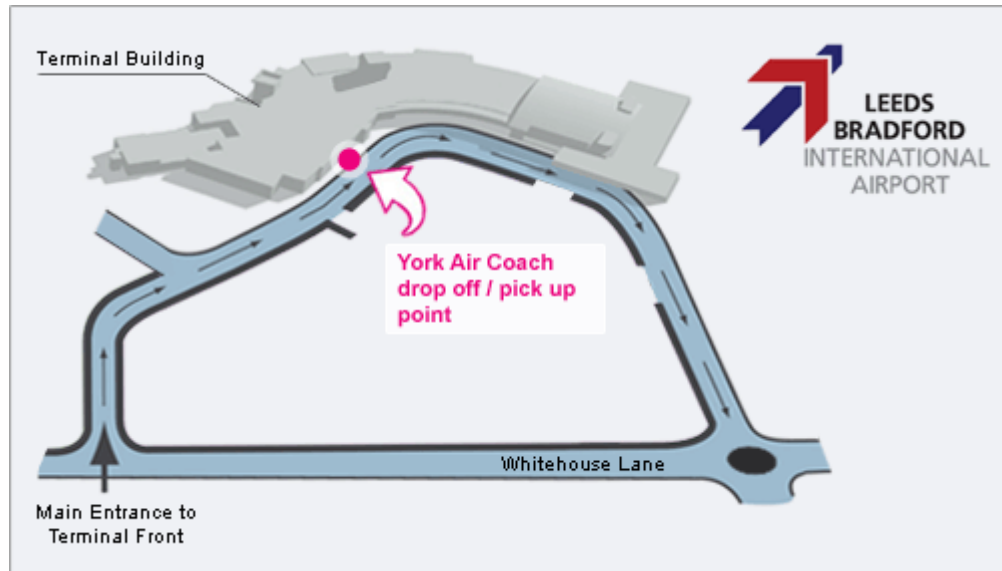

Leeds Bradford International Airport
York AirCoach stops at stand 5, just outside the Departure Hall.

Ticket Fare: single 12 £, return 17 £.

For more details: see www.yorkaircoach.com

By taxi:

Streamline, Telecabs and City Cabs are the three companies that form the Airport Taxi Association (ATA).

ATA - Airport Taxi Association
Streamline: +44 (0) 113 244 3322
Telecabs: +44 (0) 113 279 2222
City Cabs: +44 (0) 113 246 9999

By train:

For train timetable please consult National Rail enquiries website:
<http://www.nationalrail.co.uk>